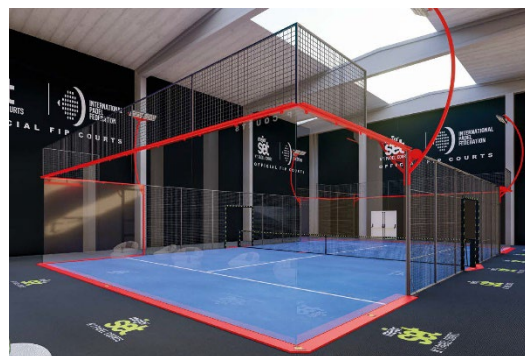

Contatti

Andrea Alessi - Italy Sales Manager: +39 342 179 4917
Miguel Bonilla - Global Sales Manager: +39 348 616 3380
Email: padelitalia@wsbsport.com | miguel@wsbsport.com

WSBSPORT

Via Marsala 29H, Roma
wsbsport.com
info@wsbsport.com