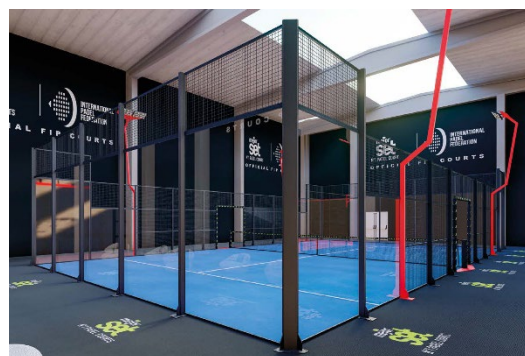

Contatti

Andrea Alessi - Italy Sales Manager: +39 342 179 4917
Miguel Bonilla - Global Sales Manager: +39 348 616 3380
Email: padelitalia@wsbsport.com | miguel@wsbsport.com

WSBSPORT

Via Marsala 29H, Roma
wsbsport.com
info@wsbsport.com