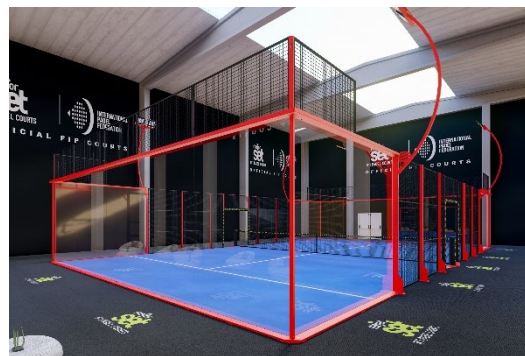

Contatti

Andrea Alessi - Italy Sales Manager: +39 342 179 4917
Miguel Bonilla - Global Sales Manager: +39 348 616 3380
Email: padelitalia@wsbsport.com | miguel@wsbsport.com

WSBSPORT

Via Marsala 29H, Roma
wsbsport.com
info@wsbsport.com